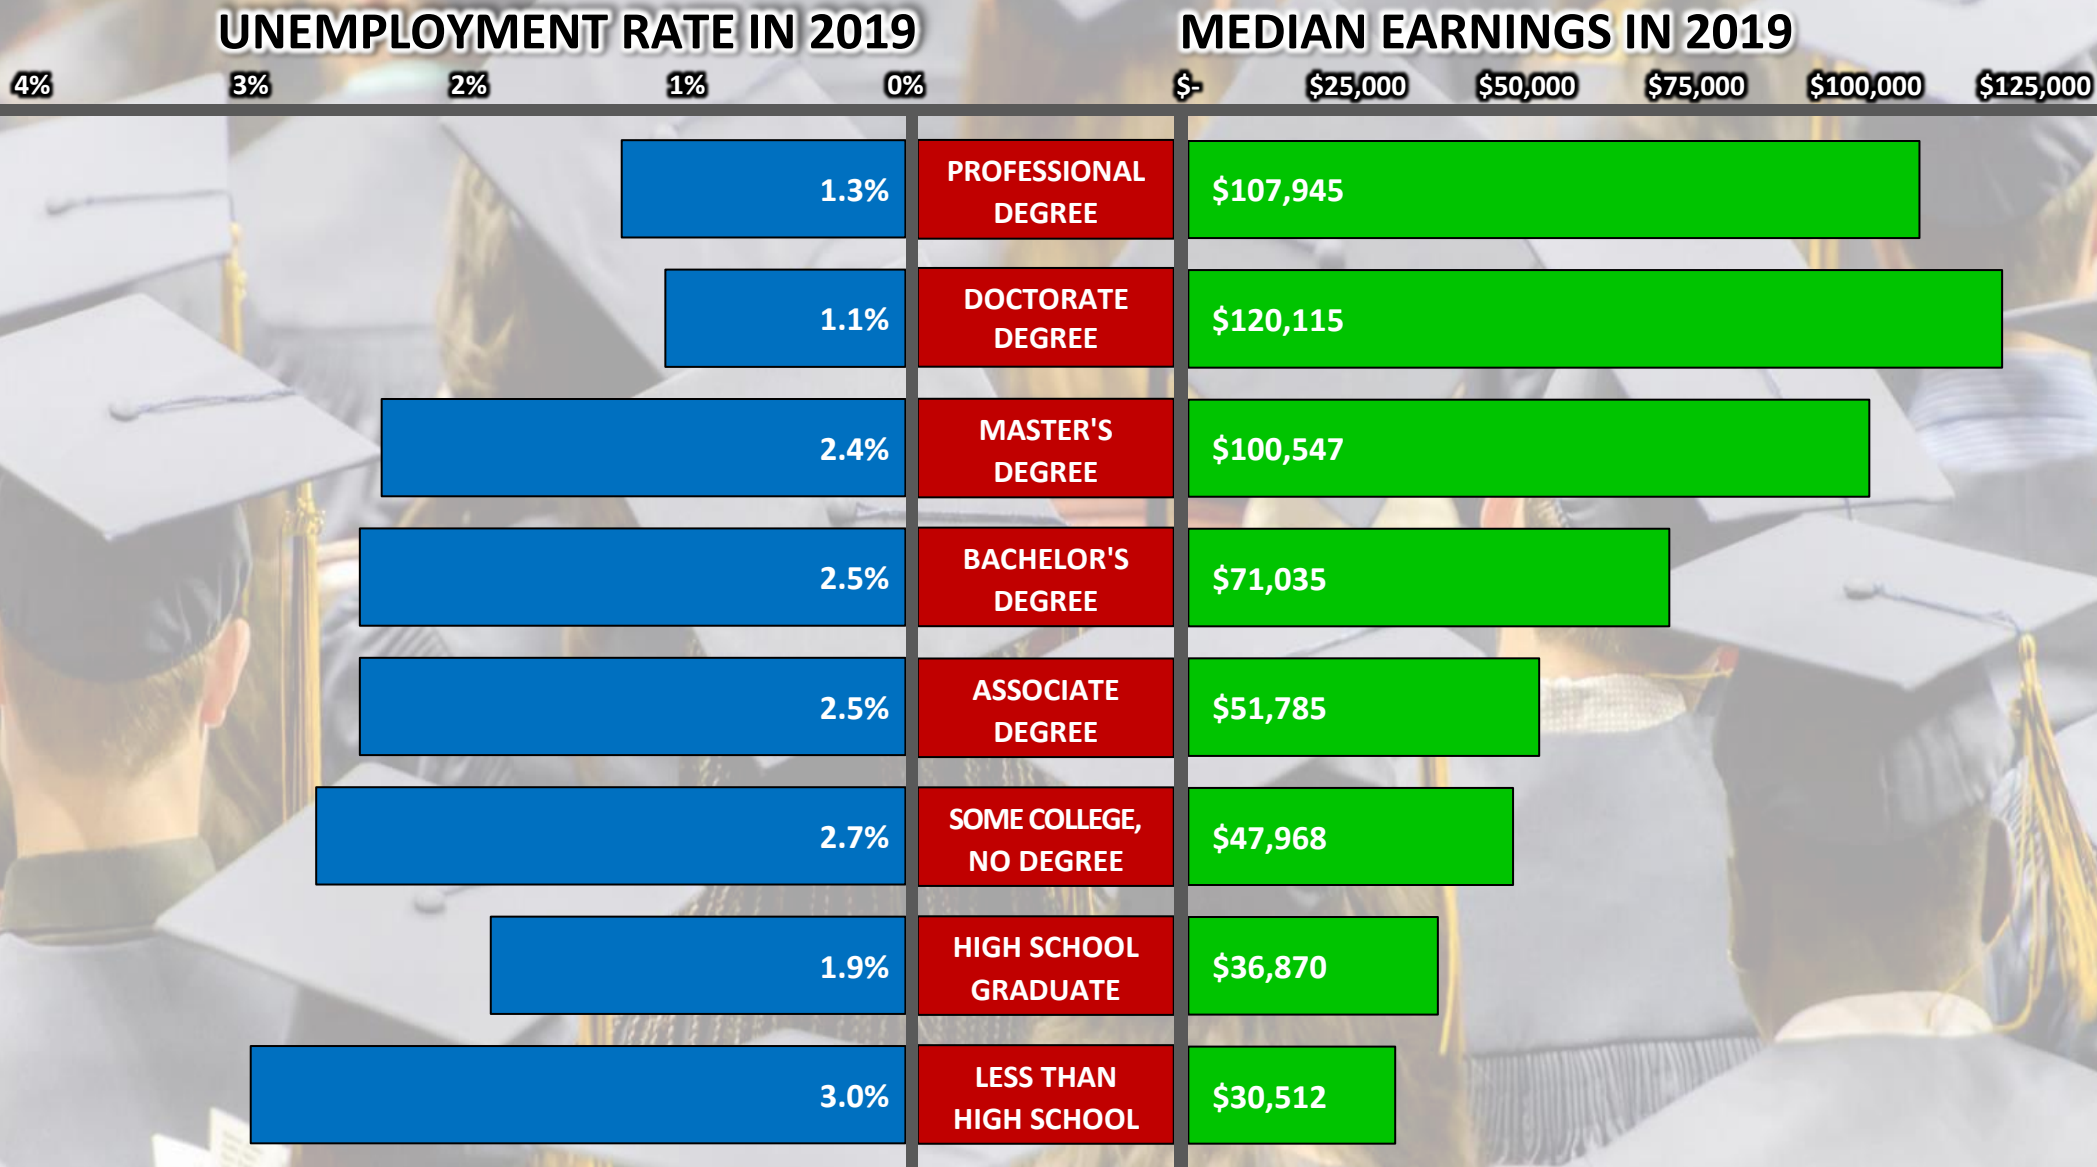

EDUCATION AND TRAINING PAY for ASIANS

Note: Earnings for year-round full-time workers 25 years and over; unemployment rate for those 25 and over

Source: US Census Bureau; Bureau of Labor Statistics

https://www2.census.gov/programs-surveys/cps/tables/pinc-03/2020/pinc03_1_1_2_8.xlsx