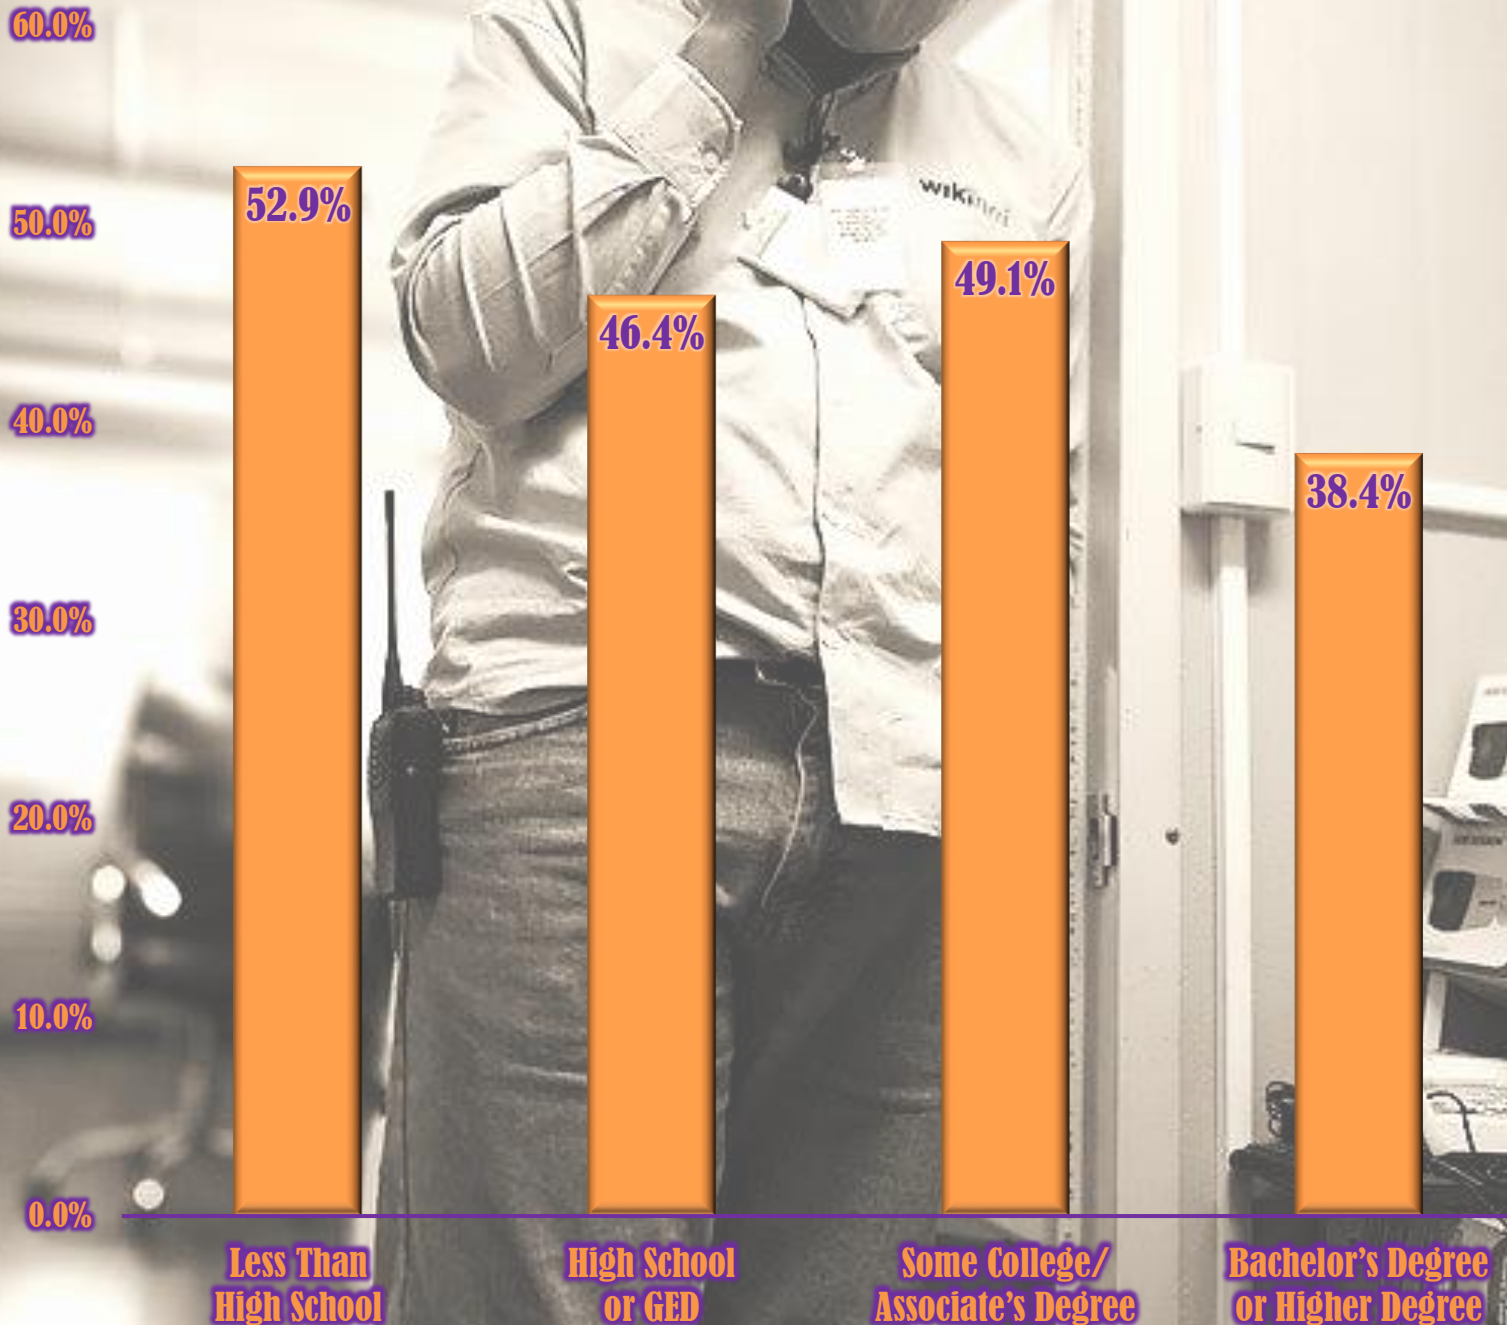

Experienced Loss of Employment Income Since March 13, 2020 by Educational Attainment

Source: US Census Bureau; Household Pulse Survey, Week 15
https://www2.census.gov/programs-surveys/demo/tables/hhp/2020/wk15/employ1_week15.xlsx
-Data is for people 18 years and over
-Data is for self or household member